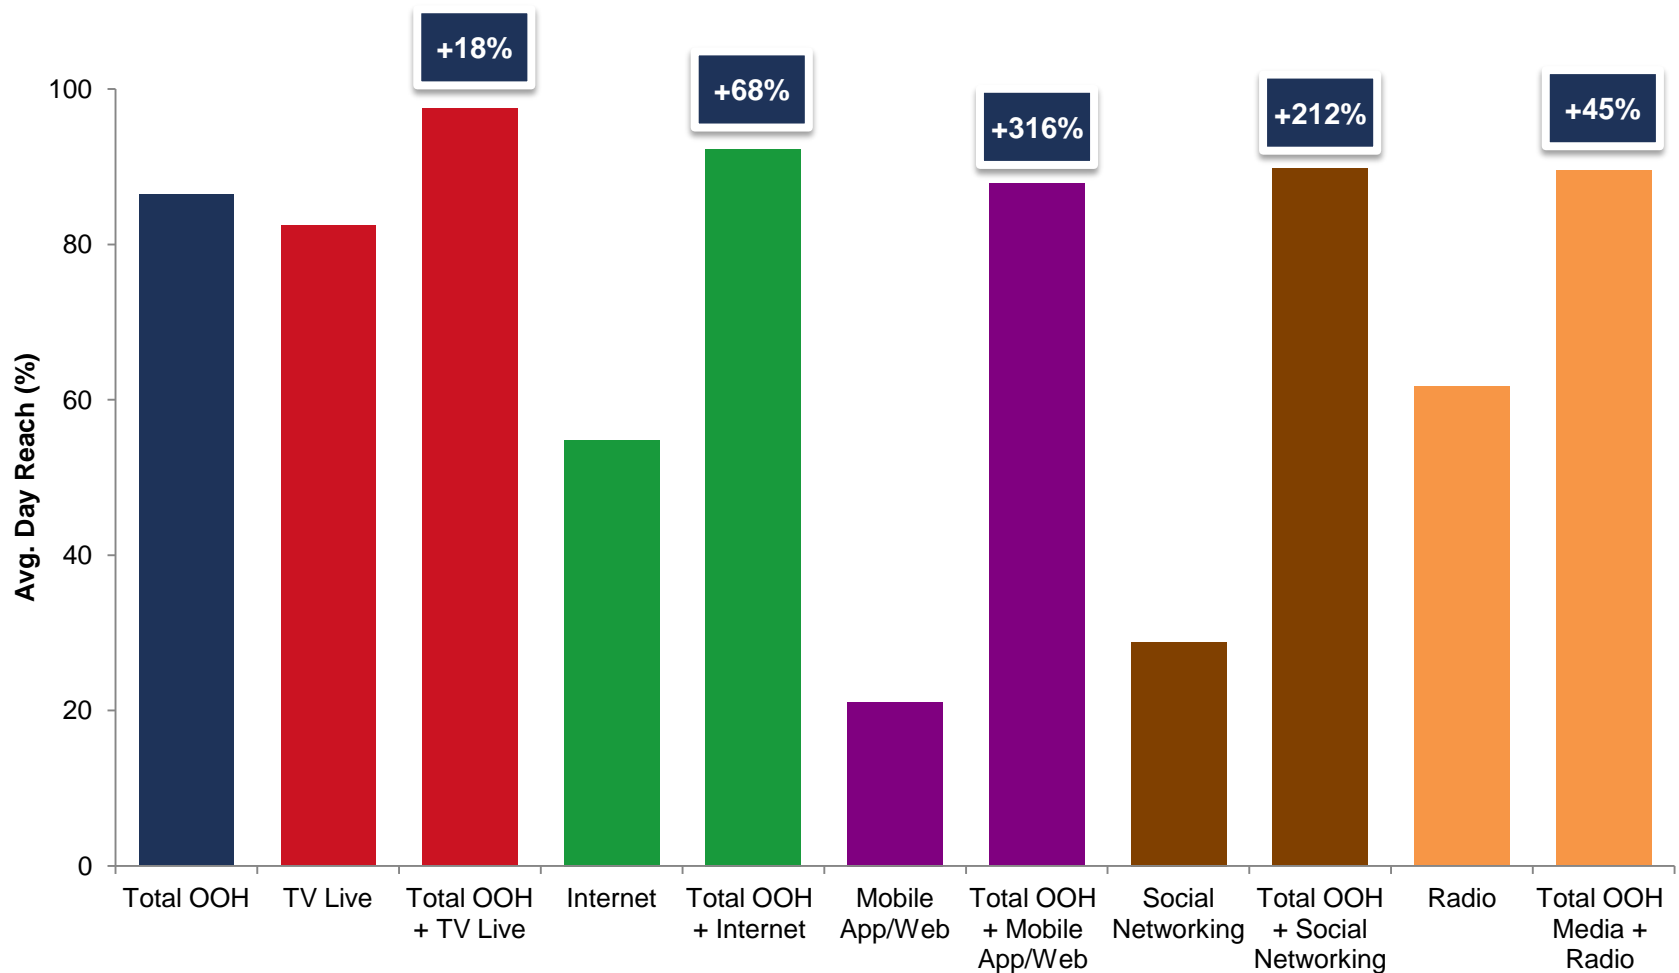

# Adding OOH To Other Media Can Potentially Increases Reach By Up To 300%

A18-64

Reported time: 6AM-12AM